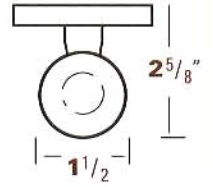

BZAR660

CODE	PRICE
BZAR660.20 L/RPrivacy	110 set
BZAR660.30 L/RPassage	100 set
BZAR660.40 L/RDummy	50 each

Inside

Outside

Carlisle Suite

BZOV660

CODE	PRICE
BZOV660.20 Privacy	136 set
BZOV660.30 Passage	126 set
BZOV660.40 Dummy	63 each